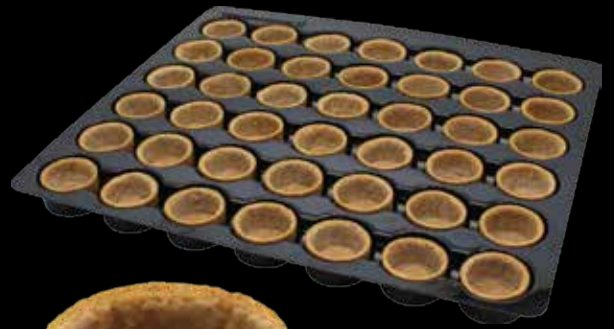

"Speculoos Tart Shells"
Hand Crafted

LA ROSE NOIRE
Gérard Dubois
RE

TM

"Speculoos Tart Shells"

Mini Round

7- 8 g / 0.25-0.28 oz./pc.
42 pcs/tray , 5 trays/box
Φ: 33mm, 1.30in
H: 19mm, 0.75in

Small Round

11-12 g / 0.39-0.42 oz./pc.
20 pcs/tray , 5trays/box
Ø: 48mm, 1.89in
H: 19mm, 0.75in

Medium Round

12-13 g / 0.42-0.46 oz./pc.
16 pcs/tray , 6trays/box
Ø: 57mm, 2.24in
H: 16mm, 0.63in

* Size and weight are approximate and should be used as a reference only